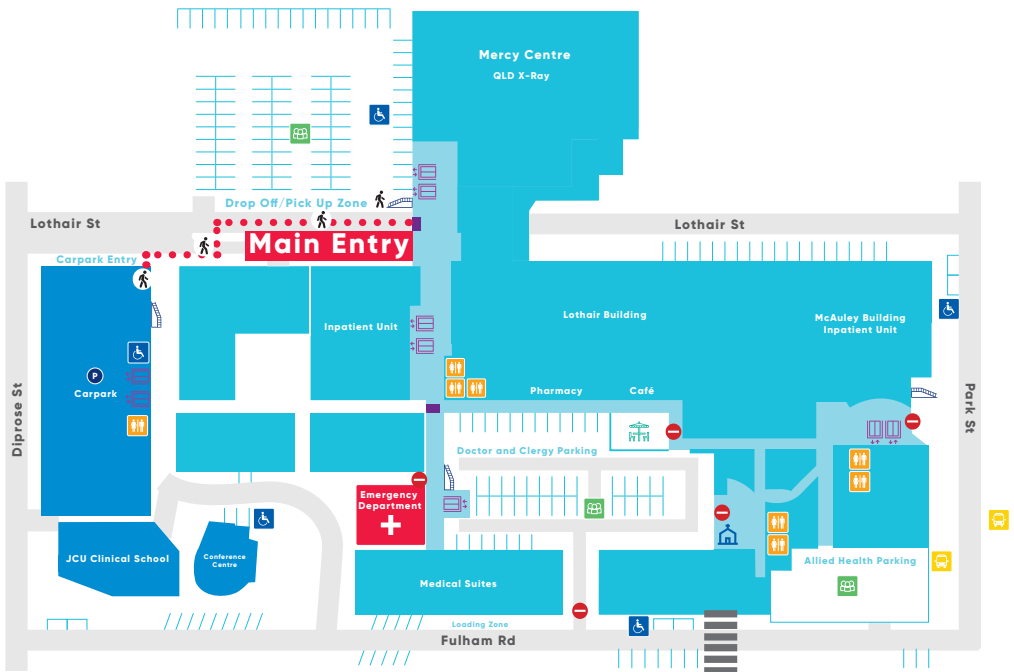

Coming to Mater?

The entrance for all patients and visitors to Mater Private Hospital Townsville including the Medical Suites and Qld X-ray is via Diprose Street, with access via Fulham Road no longer available.